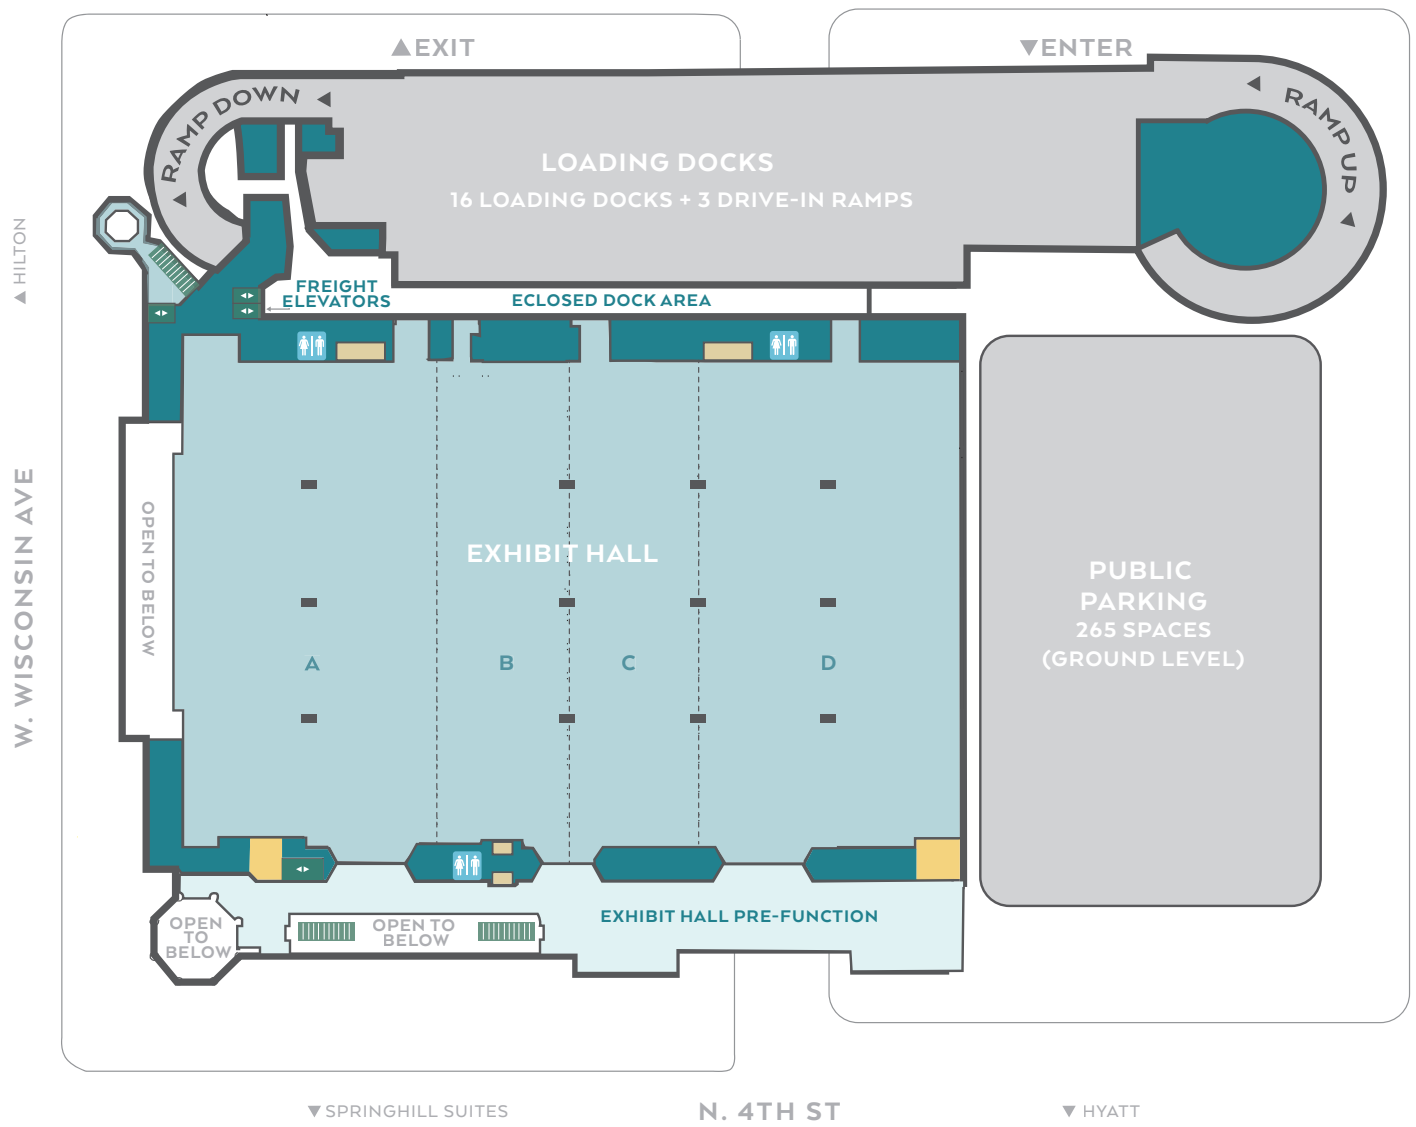

# UPPER LEVEL

# WISCONSIN CENTER

▲ MILWAUKEE THEATRE  
 W. KILBOURN AVE  
 ▲ UWM-PANTHER ARENA

- ROOMS
- CONCESSIONS
- OFFICES
- ♿ RESTROOMS
- ▤ ESCALATORS
- ⬆ ELEVATORS

▼ SPRINGHILL SUITES      N. 4TH ST      ▼ HYATT